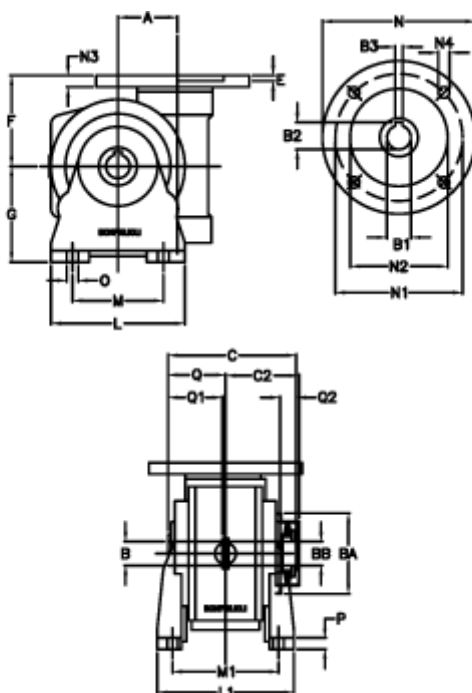

Article number: 390204402032236

Description: Worm Gear with Torque Limiter
VF 44-L2-V-20-P63B5

Measures

a	= 44.60	C2	= 48	M1	= 81.0	Q	= 32.0
B	= 18	Description	= VF 44V-xx-63B5	N	= 140	Q1	= 32
B1 E7	= 11	E	= 2.0	N1	= 115	Q2	= 12
B2	= 12.8	F	= 65	N2	= 95		
B3 H9	= 4	g	= 72	N3	= 10.5		
BA	= 40	L	= 90	N4	= 9,5		
BB H7	= 11	L1	= 98.0	O	= 8.5		
C	= 79	m	= 52	P	= 10		